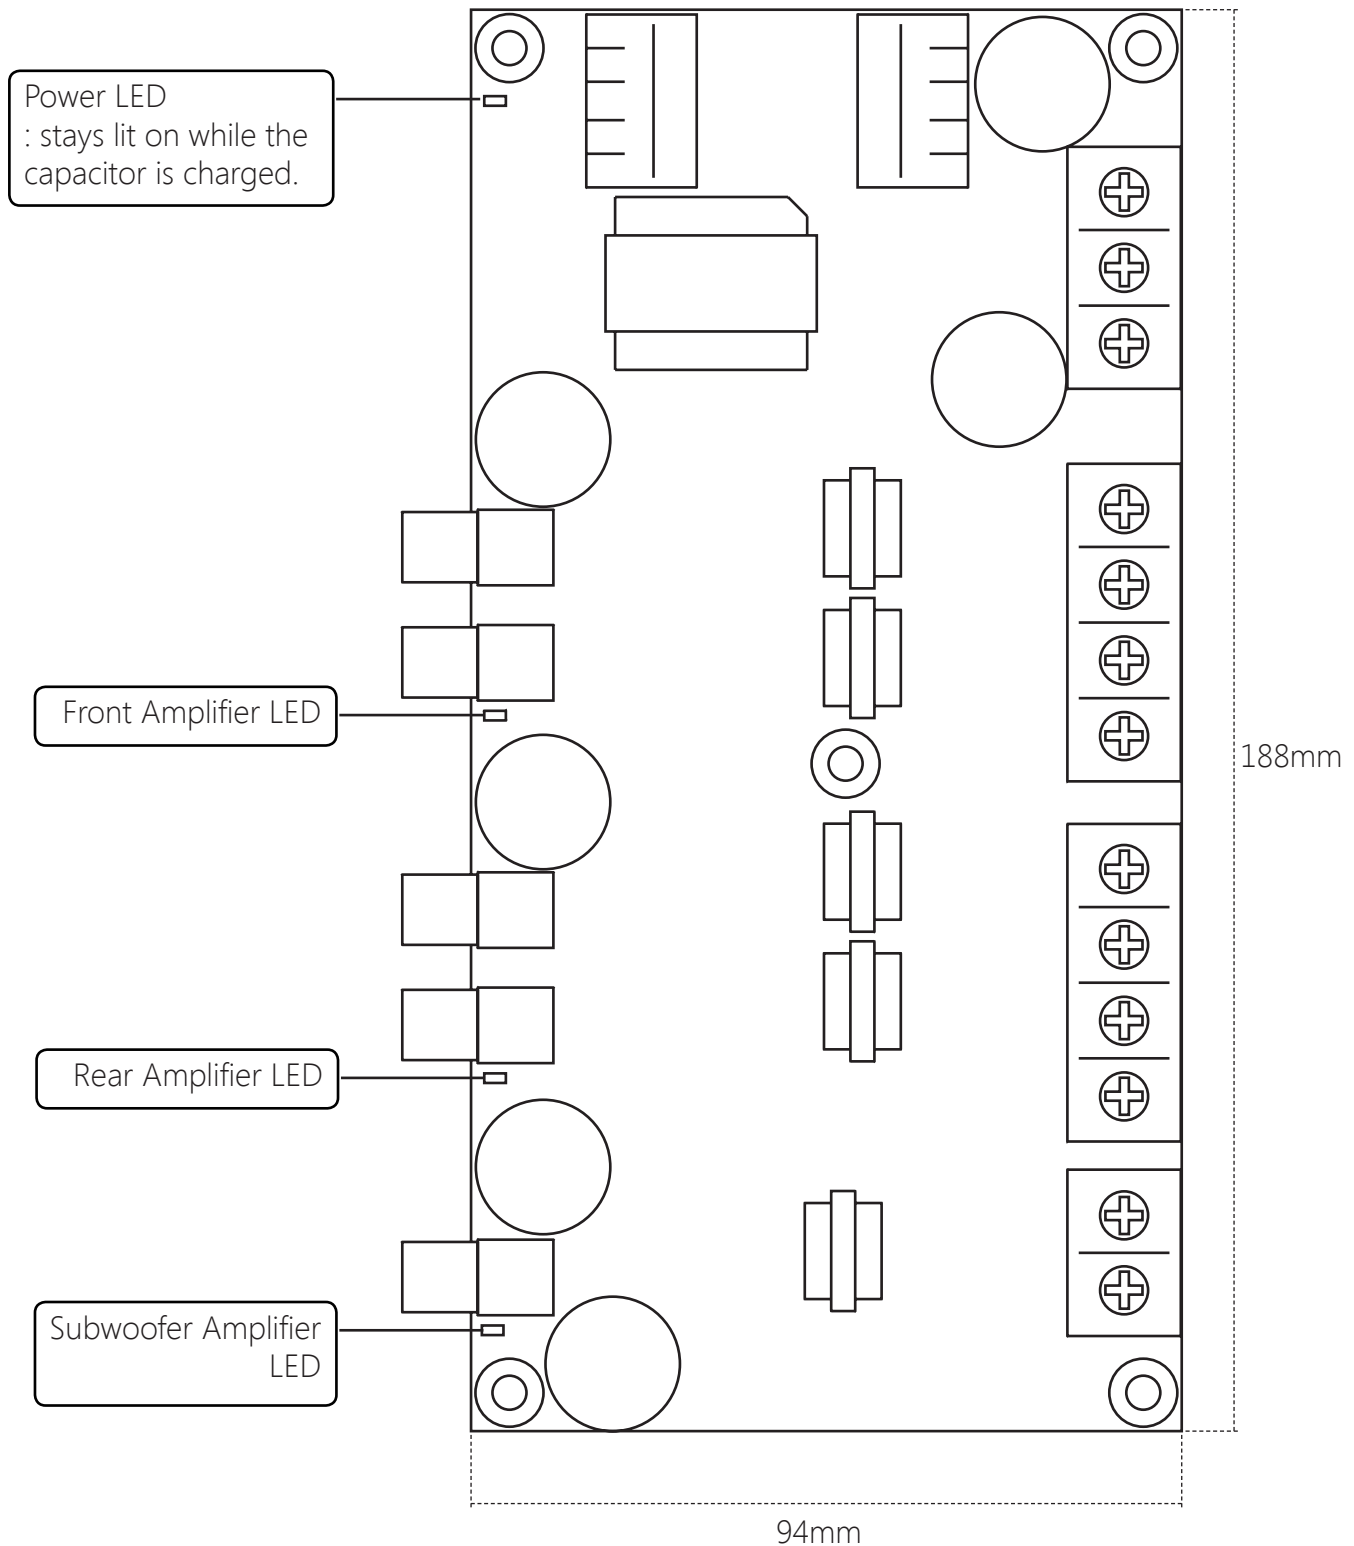

CPJ D-AMP 90-4.1 User Guide

CPJ D-AMP 90-4.1 is a 5 channel audio amplifier including 4 channel and 1 subwoofer channel. This amplifier can drive speakers as low as 4 Ω.
Related product : CPJ MIX

1. Feature of CPJ D-AMP 90-4.1

2. Contents

3. Board Layout

4. Dimensions

This drawing is real size.

Height : 45mm(includes 5mm height spacer)

MAY.04th.2013 ChangJack.com