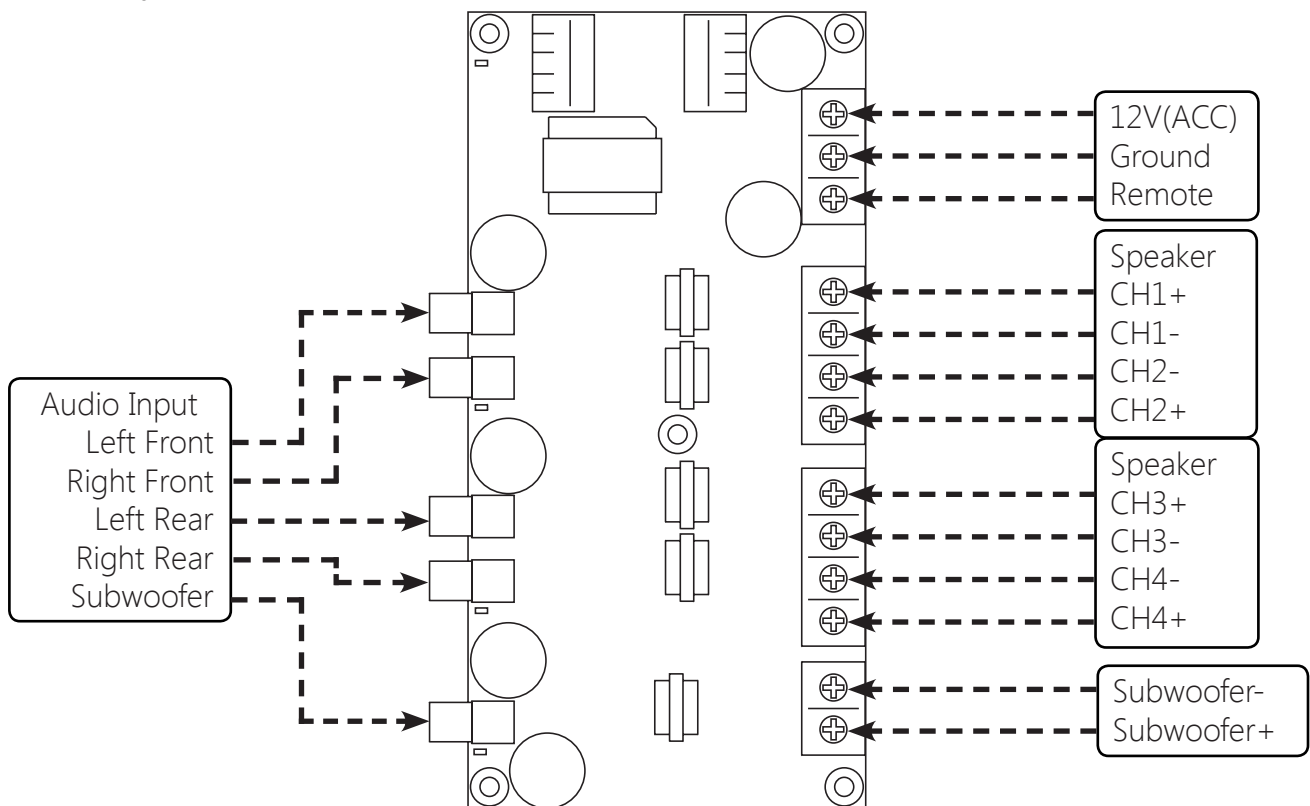

CPJ D-AMP 90-4.1 User Guide

CPJ D-AMP 90-4.1 is a 5 channel audio amplifier including 4 channel and 1 subwoofer channel. This amplifier can drive speakers as low as 4 Ω.
Related product : CPJ MIX

1. Feature of CPJ D-AMP 90-4.1

- Very high efficiency(90%) by Class-D amplifier
- Low heat emission
- Low power consumption
- Small size but powerful sound
- Suitable for car audio system and PC
- 12V powered
- Channel 1~4 : 15W(4 Ω~)
- Subwoofer : 30W (4 Ω~)
- Dimensions (WxLxH) : 188 x 94 x 43mm

2. Contents

3. Board Layout

4. Dimensions

This drawing is real size.

Height : 45mm(includes 5mm height spacer)

MAY.04th.2013 ChangJack.com