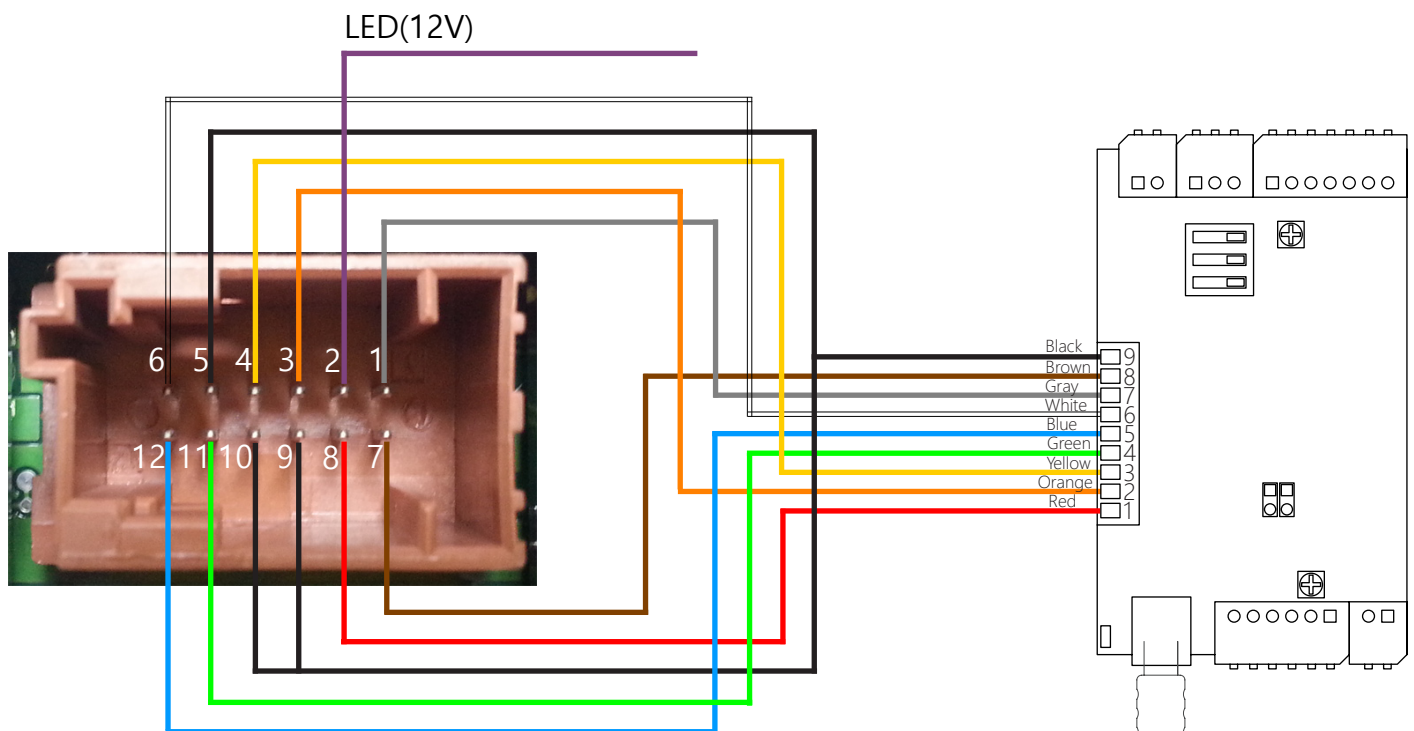

# Application Note AN1057

## How to use Renault Scenic MK2 8200107974 for Car PC

DEC. 6th. 2015

CarPC JoyCon Exc

Select Renault Scenic MK2 8200107974 at the MISC tab.  
And perform "Auto Detect" at setting page in the Button tab.