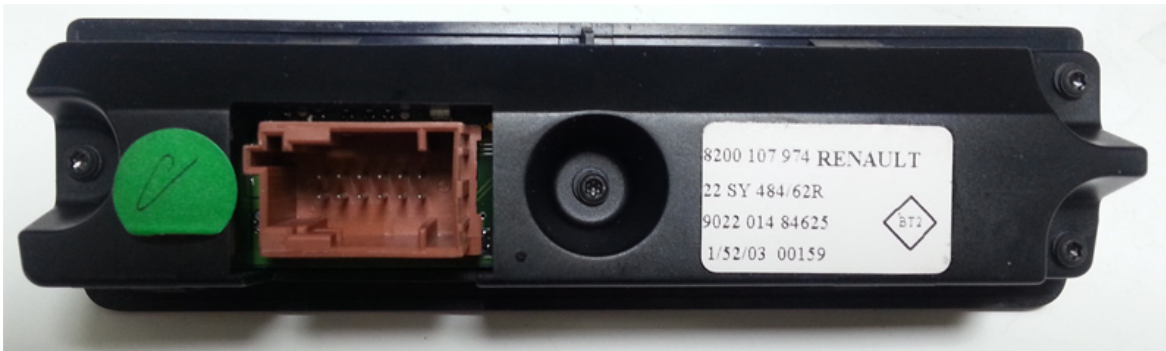

# Application Note AN1057

## How to use Renault Scenic MK2 8200107974 for Car PC

DEC. 6th. 2015

CarPC JoyCon Exc

Select Renault Scenic MK2 8200107974 at the MISC tab.  
And perform "Auto Detect" at setting page in the Button tab.